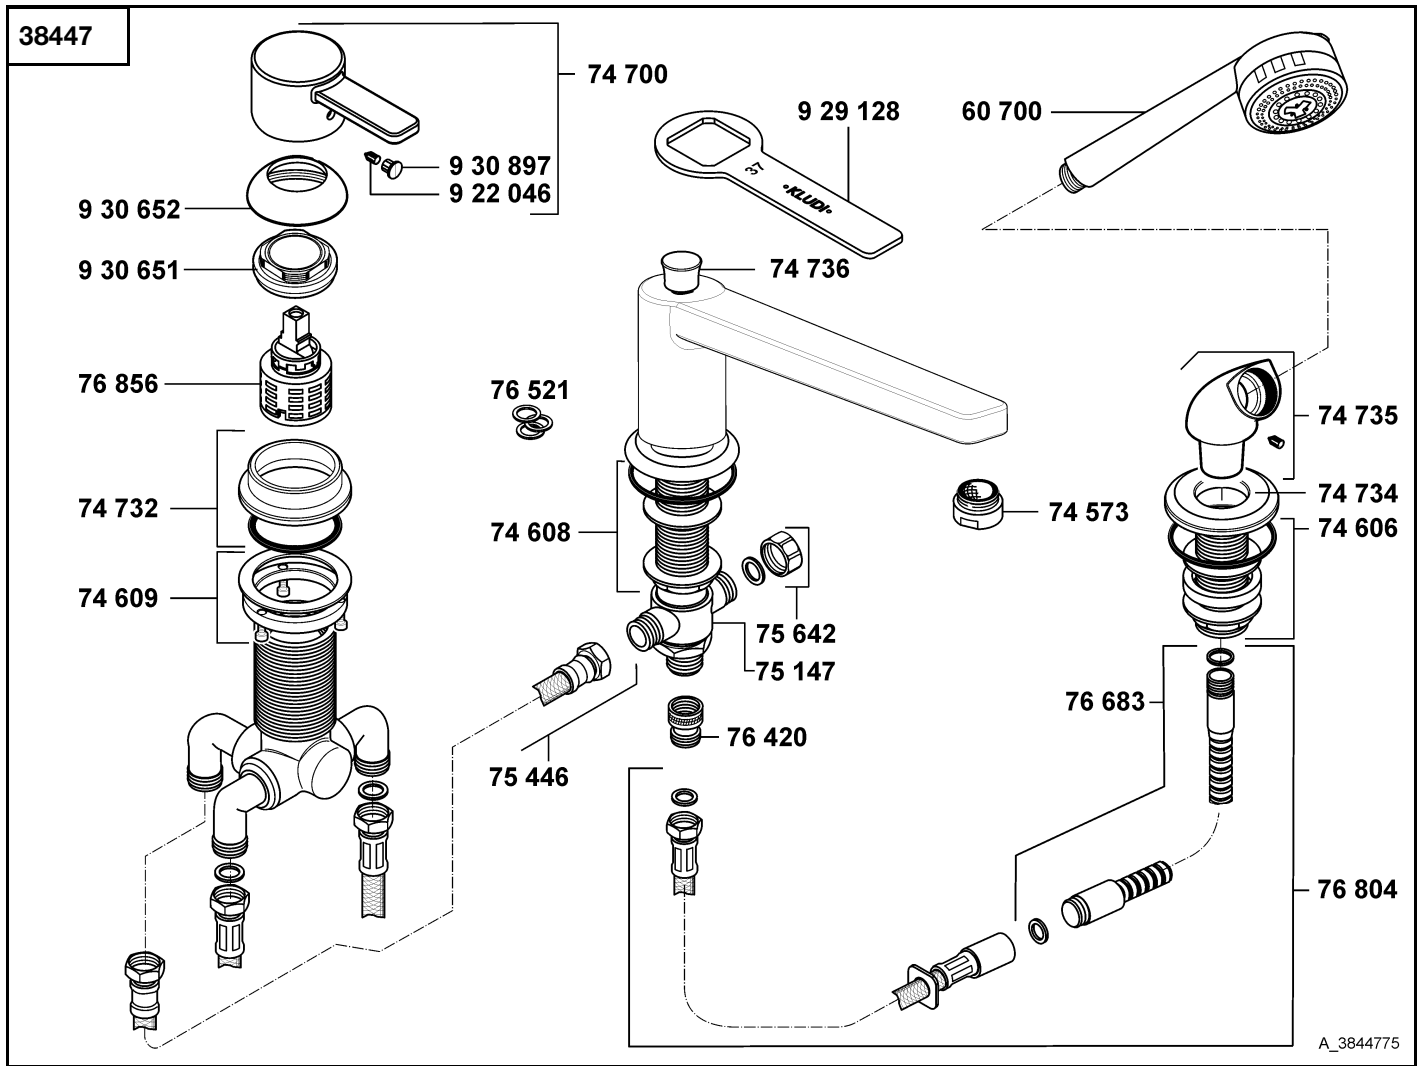

KLUDI ZENTA

38447	Wannenfüll- und Brause- Einhandmischer DN 15	single lever bath- and shower mixer DN 15	ééngreeps bad-/douchemengkraan 1/2"
60 700	Handbrause 2S	handshower 2S	handdouches 2S
74 573	s-pointer M 24 x 1D	s-pointer M 24 x 1D	s-pointer M 24 x 1D
74 606	Befestigungssatz	assembling set	bevestigingsset
74 608	Befestigungssatz	assembling set	bevestigingsset
74 609	Befestigungssatz	assembling set	bevestigingsset
74 700	Hebel	lever	hendel
74 732	Rosette	wall flange	rozet
74 734	Rosette	wall flange	rozet
74 735	Brausehalter	shower holder	douchehouder
74 736	Umstellung, kpl.	diverter complete	omstelling compleet
75 147	Brücke	bridge	brug
75 446	Druckschlauch	pressure hose	hogedruk slang
75 642	Verschlussmutter	fastening nut	afsluitmoer
76 420	RV-Verschraubung	back flow preventer coupling	terugslagklep
76 521	Dichtungssatz	sealing set	set dichtingen
76 683	Brauseschlauch	shower hose	doucheslang
76 804	Brauseschlauch, kpl.	shower hose complete	doucheslang compleet
76 856	Kartusche	cartridge	cartouche
922 046	Gewindestift	threading lathe	inbus schroef
929 128	Spannschraubenschlüssel	spanner	leutel voor spanschroef
930 651	Spannschraube	screw	spanschroef
930 652	Abdeckkappe	cover cap	afdekkap
930 897	Markierungsstopfen	red/blue insert	markeringsstop