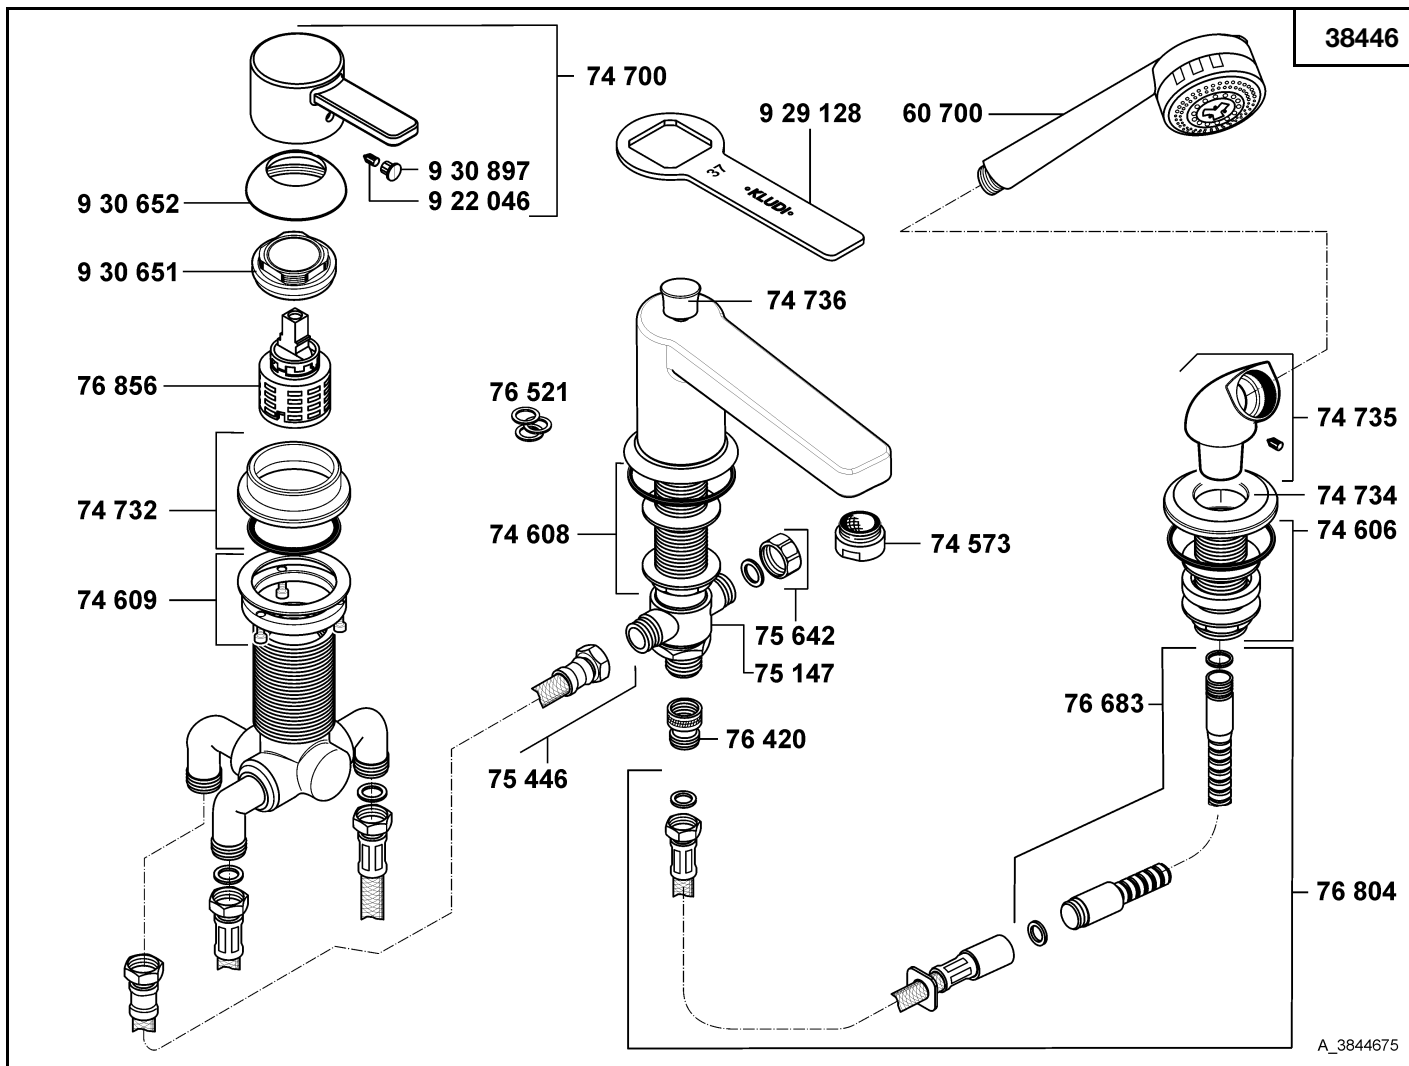

38446	Wannenfüll- und Brause-Einhandmischer DN 15	single lever bath- and shower mixer DN 15	ééngreeps bad-/douchemengkraan 1/2"
60 700	Handbrause 2S	handshower 2S	handdouche 2S
74 573	s-pointer M 24 x 1D	s-pointer M 24 x 1D	s-pointer M 24 x 1D
74 606	Befestigungssatz	assembling set	bevestigingsset
74 608	Befestigungssatz	assembling set	bevestigingsset
74 609	Befestigungssatz	assembling set	bevestigingsset
74 700	Hebel	lever	hendel
74 732	Rosette	wall flange	rozet
74 734	Rosette	wall flange	rozet
74 735	Brausehalter	shower holder	douchehouder
74 736	Umstellung, kpl.	diverter complete	omstelling compleet
75 147	Brücke	bridge	brug
75 446	Druckschlauch	pressure hose	hogedruk slang
75 642	Verschlussmutter	fastening nut	afsluitmoer
76 420	RV-Verschraubung	back flow preventer coupling	terugslagklep
76 521	Dichtungssatz	sealing set	set dichtingen
76 683	Brauseschlauch	shower hose	doucheslang
76 804	Brauseschlauch, kpl.	shower hose complete	doucheslang compleet
76 856	Kartusche	cartridge	cartouche
922 046	Gewindestift	threading lathe	inbus schroef
929 128	Spannschraubenschlüssel	spanner	sleutel voor spanschroef
930 651	Spannschraube	screw	spanschroef
930 652	Abdeckkappe	cover cap	afdekkap
930 897	Markierungsstopfen	red/blue insert	markeringsstop