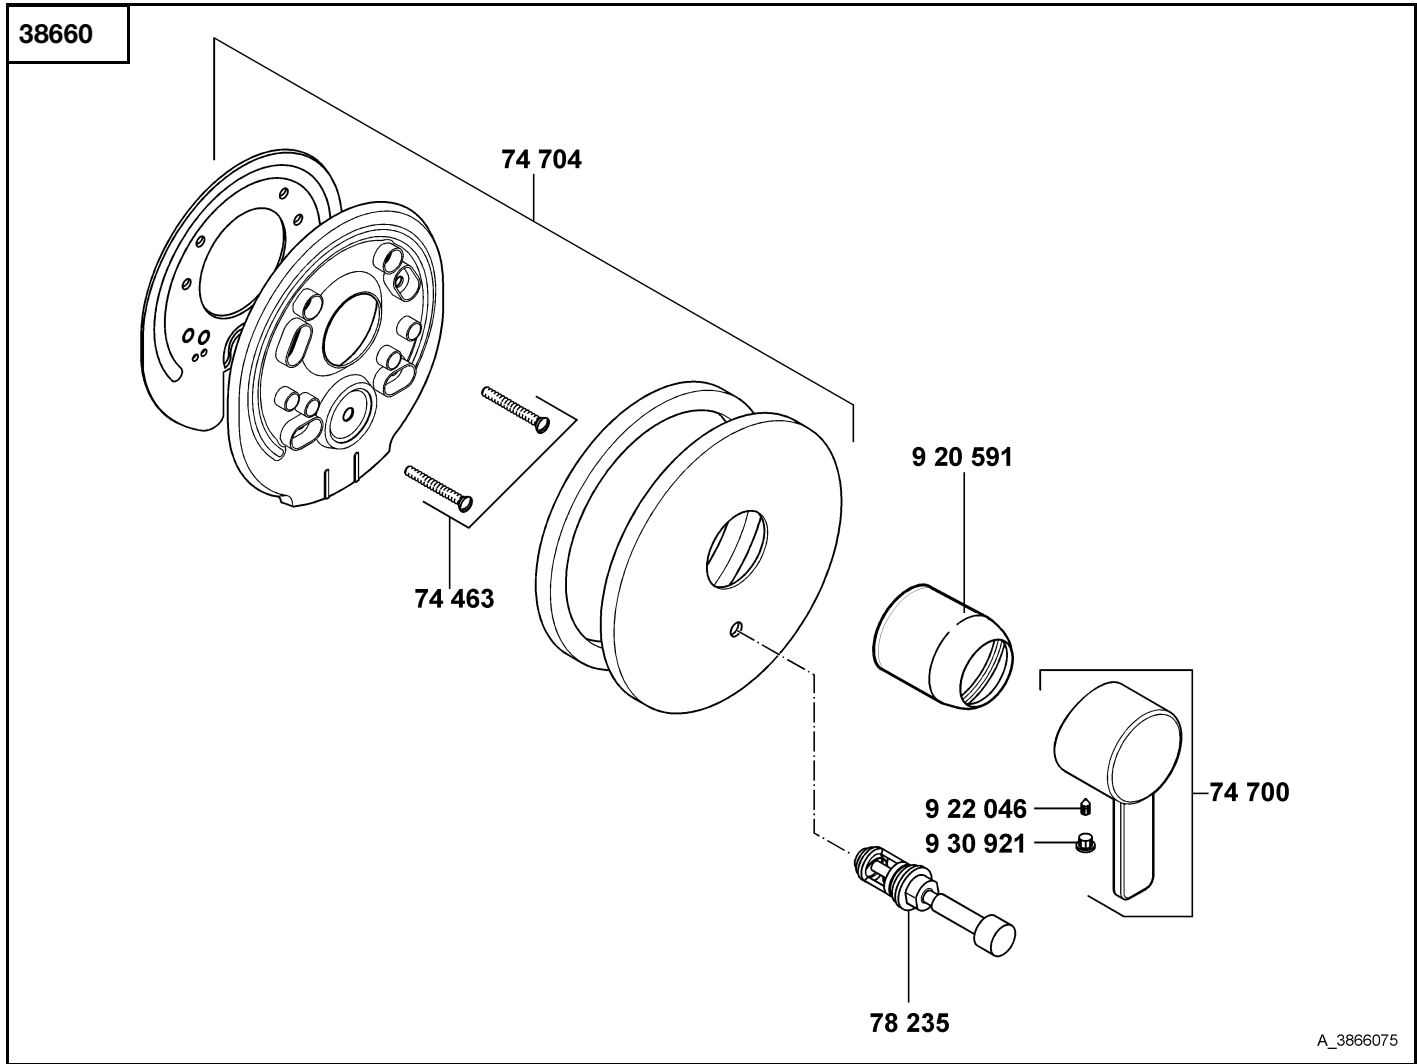

KLUDI ZENTA

38660	Unterputz-Wannenfüll- und Brause-Einhandmischer	concealed bath/shower mixer valve	ééngreeps inbouw bad-/douchemengkraan
74 463	Schraube	screw	schroef
74 700	Hebel	lever	hendel
74 704	Rosette	wall flange	rozet
78 235	autom. Umstellung	automatic diverter	automatische omstelling
920 591	Abdekhülse	cover case	afdekhuls
922 046	Gewindestift	threading lathe	inbus schroef
930 921	Markierungsstopfen	red/blue insert	markeringsstop